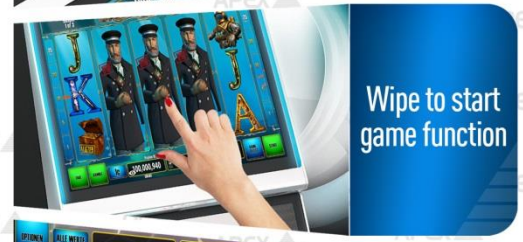

the next level

APEX PINNACLE 24"

New HD 24" monitors with side LED's

Wipe to start game function

Hiding/unhiding credit

www.apex-gaming.com

For more information please contact:
sales@apex-gaming.com

APEX 
GAMING TECHNOLOGY